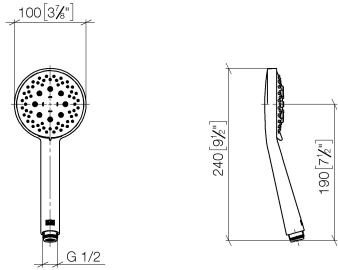

Hand shower FlowReduce - Chrome

IMO

28 018 979

- Three or five settings: COMPACT RAIN, COMPACT SOFT FLOW, COMPACT AQUAPRESSURE FLOW, max. flow rate 6.8 l/min (at 3 bar)
- with anti-scale system
- spray head Ø 100mm
- 1/2" connection
- Function from: 6 l/min
- This product can help a building meet the requirements of Green Building Rating Systems, e.g. LEED®, BREEAM®, DGNB

Intrinsic protection against back flow.

Fits: IMO, LULU, MADISON, MEM, TARA, CL.1, LISSÉ, VAIA, META, CYO

	Chrome	28 018 979-00 0010
	Chrome	28 018 979-00
	Brushed Platinum	28 018 979-06
	Brushed Platinum	28 018 979-06 0010
	Platinum	28 018 979-08
	Platinum	28 018 979-08 0010
	Dark Brass matt	28 018 979-16 0010
	Dark Bronze matt	28 018 979-17 0010
	Dark Chrome	28 018 979-19
	Dark Chrome	28 018 979-19 0010
	Light Gold	28 018 979-26 0010
	Light Gold	28 018 979-26
	Brushed Light Gold	28 018 979-27 0010
	Brushed Light Gold	28 018 979-27
	Brushed Durabrass (23kt Gold)	28 018 979-28
	Brushed Durabrass (23kt Gold)	28 018 979-28 0010
	Matte Black	28 018 979-33
	Matte Black	28 018 979-33 0010
	Brushed Bronze	28 018 979-42 0010
	Brushed Bronze	28 018 979-42
	Brushed Champagne (22kt Gold)	28 018 979-46
	Brushed Champagne (22kt Gold)	28 018 979-46 0010
	Champagne (22kt Gold)	28 018 979-47
	Champagne (22kt Gold)	28 018 979-47 0010
	Brushed Chrome	28 018 979-93
	Brushed Chrome	28 018 979-93 0010

Hand shower FlowReduce - Chrome

IMO

28 018 979

	Brushed Dark Platinum	28 018 979-99
	Brushed Dark Platinum	28 018 979-99 0010

28 018 979

mm [inches]

Flow rate chart

Certificates

LGA_29984.

Spare parts list

No.	Item Number	Name	Quantity used	Delivery time
1	09 23 01 039 90	sieve	1	2